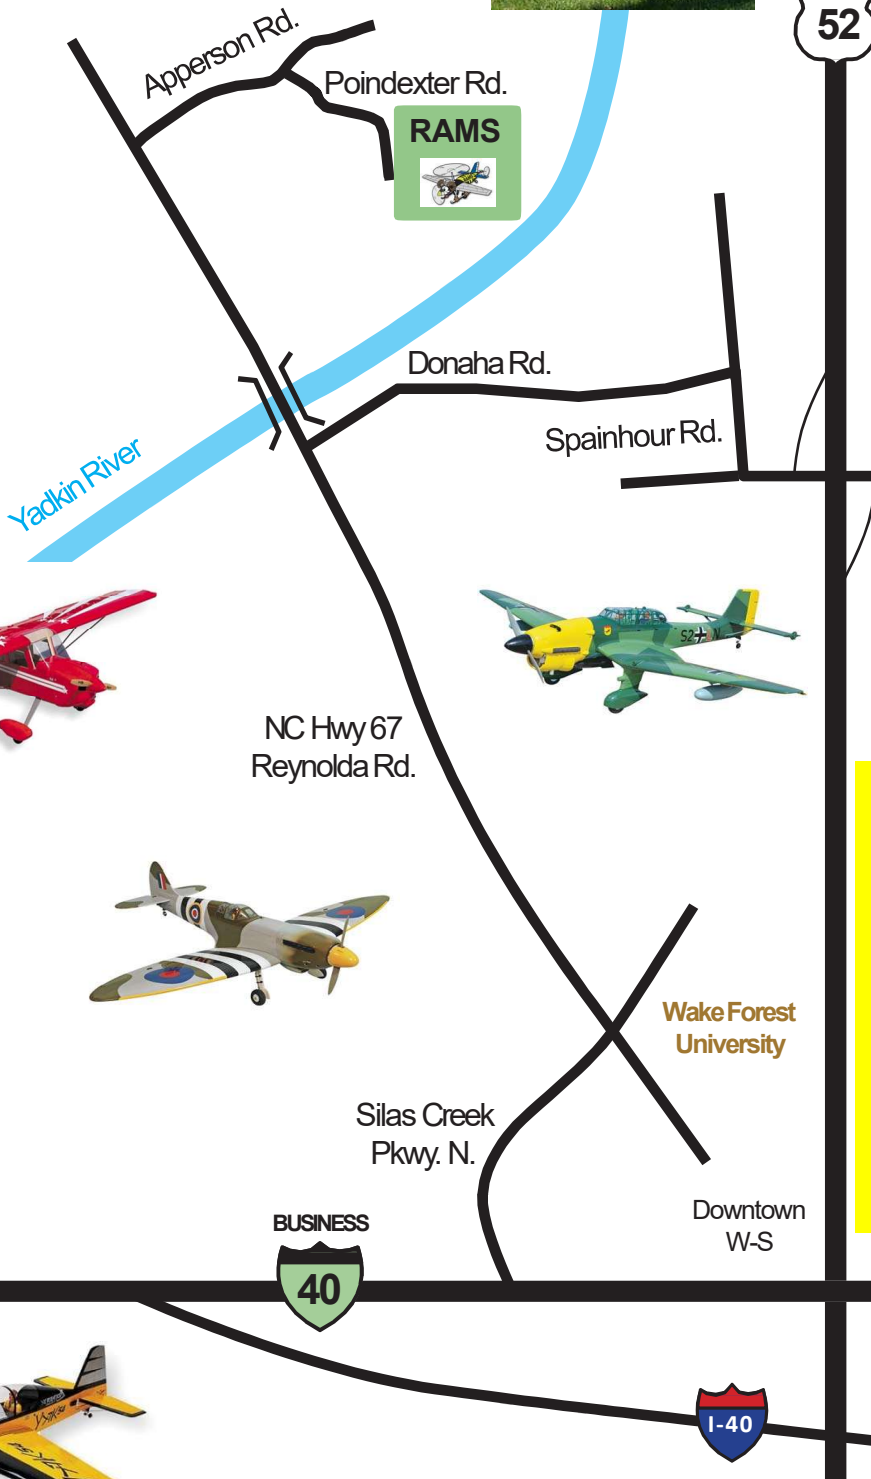

RCEFF 2017

**The must Fly event of
the Year!**

WHEN

August 25th-27th

WHERE

**Riverside Aeromodelers Society
Club Field, East Bend, NC**

Electric Flying Extravaganza:
Airplanes, Helicopters, Sailplanes
Shocking Experience,
Come on Out!!

WWW.RIVERSIDERC.COM

**ELECTRIC ONLY
EVENT!**

LANDING FEE

\$25 for the entire event

- Prize Drawings valued over 2k for Registered Pilots
- See Reverse Side for Prize Examples
- 50/50 Drawing
- Raffle for Electric Aircraft
- Anything Electric Goes!
- Fixed Wing Balloon Bust
- Special Intervals for Heli
- ✓ 1000 foot runway
- ✓ Covered Spectator Area
- ✓ Camping allowed,
(no hookups)
- ✓ Ample parking/Pit Space
- ✓ Clean Port-a-Lets -x2
- ✓ Food on-site
- ✓ Canopy Tents Welcome
- ❖ World Renown RAMS Hot Dogs

For info:

mjholbrook@aol.com

howardbass60@hotmail.com

bakerma777@yahoo.com

Map on reverse side GPS:

N36° 13555'

W80° 26739'

RiverSide AeRo ModelERs Society

East Bend, NC

See the RAMS Website for Details
<http://riversiderc.com/>

Wake Forest University

Five Forks Shopping Center

King RC

614 South Main St.
336.983.3969

King/
Tobaccoville
Exit

**THE MUST FLY EVENT,
WITH MUST HAVE PRIZES!!!**